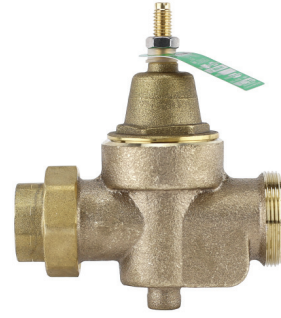

**WATTS 3/4" LFN55BM1-U VALVE  
WATER PRESSURE REGULATOR  
05-1690**

**WATTS 1" LFN55BM1-U VALVE  
WATER PRESSURE REGULATOR  
05-1692**

**TEMPERATURE LIMIT STOP  
FITS: 0-2099T&TT  
0-2101**

**NL HI-RISE  
KITCHEN  
FAUCET  
LEVER  
DISPENSER  
HANDLE  
WHITE**

**30263W**

**NOW IN  
STOCK!**

**Order  
Today!**