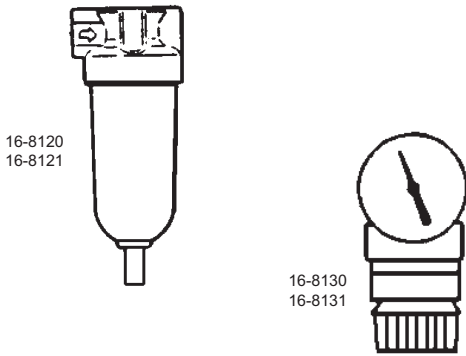

AIR GAUGES

B = Bulk
C = Carded

ITEM NO.	PACK	DESCRIPTION	CTN. QTY.

FILTERS FOR COMPRESSED AIR SYSTEMS

16-8120	B	1/4" Inlet • 1oz. Clear bowl • 150 PSI	1
16-8121	C	Same as above carded	6

REGULATOR WITH GAUGE

16-8130	B	1/4" Inlet • T-Handle • 0-250 PSI Gauge	1
16-8131	C	Same as above carded	6

LUBRICATOR

16-8140	B	1/4" Inlet • 1oz Clear bowl • 150 PSI	1
16-8141	C	Same as above carded	6

FILTER/REGULATOR WITH GAUGE

16-8150	B	1/4" Inlet • 1oz Clear bowl • 150 PSI	1
16-8151	C	Same as above carded	6

PRESSURE GAUGES • 2 Inch (1/4" Bottom Outlet)

13-1910	B	Pressure Gauge • 30 PSI	1
13-1911	C	Same as above carded	6
13-1912	B	Pressure Gauge • 60 PSI	1
13-1913	C	Same as above carded	6
13-1914	B	Pressure Gauge • 100 PSI	1
13-1915	C	Same as above carded	6
13-1916	B	Pressure Gauge • 200 PSI	1
13-1917	C	Same as above carded	6

PRESSURE GAUGES • 2-1/2 Inch (1/4" Bottom Outlet)

13-1930	B	Pressure Gauge • 30 PSI	1
13-1931	C	Same as above carded	6
13-1932	B	Pressure Gauge • 60 PSI	1
13-1933	C	Same as above carded	6
13-1934	B	Pressure Gauge • 100 PSI	1
13-1935	C	Same as above carded	6
13-1936	B	Pressure Gauge • 200 PSI	1
13-1937	C	Same as above carded	6

PRESSURE GAUGES • 1-1/2 Inch (1/8" Back Outlet)

13-1926	B	Pressure Gauge • 160 PSI	12
13-1927	C	Same as above carded	6

PRESSURE GAUGES • 2 Inch (1/4" Back Outlet)

13-1946	B	Pressure Gauge • 160 PSI	12
13-1947	C	Same as above carded	6

Note: The above pressure gauges are suitable for oil, water, air, and any gas or liquid that will not corrode steel and are recommended for pumps, compressors, and other hydraulic and pneumatic system machinery.