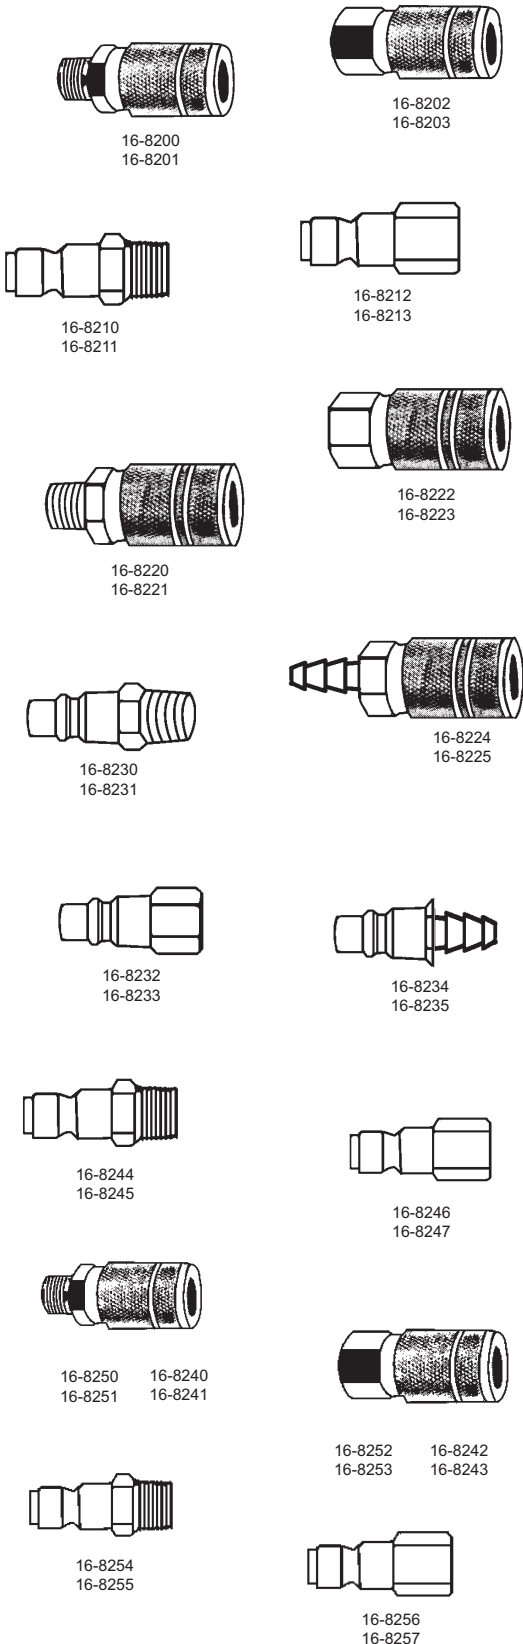

AIR FITTINGS

B = Bulk
C = Carded

ITEM NO.	PACK	DESCRIPTION	CTN. QTY.

QUICK COUPLERS AND PLUGS

AUTO and HOME

16-8200	B	A1 • 1/4" MIP Automotive coupler	5
16-8201	C	Same as above carded	6
16-8202	B	A2 • 1/4" FIP Automotive coupler	5
16-8203	C	Same as above carded	6
16-8210	B	AP1 • 1/4" MIP Plug	10
16-8211	C	Same as above carded	6
16-8212	B	AP2 • 1/4" FIP Plug	10
16-8213	C	Same as above carded	6

STANDARD INDUSTRIAL

16-8220	B	I21 • 1/4" MIP Industrial coupler	5
16-8221	C	Same as above carded	6
16-8222	B	I20 • 1/4" FIP Industrial coupler	5
16-8223	C	Same as above carded	6
16-8224	B	I20-42 • 1/4" Hose barb coupler	5
16-8225	C	Same as above carded	6
16-8230	B	IP21 • 1/4 MIP Plug	10
16-8231	C	Same as above carded	6
16-8232	B	IP20 • 1/4" FIP Plug	10
16-8233	C	Same as above carded	6
16-8234	B	IP21-42 • 1/4" Hose barb plug	10
16-8235	C	Same as above carded	6

LARGE INDUSTRIAL

16-8240	B	L7 • 3/8" x 1/4" MIP Coupler	5
16-8241	C	Same as above carded	6
16-8242	B	L8 • 3/8" x 1/4" FIP Coupler	5
16-8243	C	Same as above carded	6
16-8244	B	LP7 • 3/8" x 1/4" MIP Plug	10
16-8245	C	Same as above carded	6
16-8246	B	LP8 • 3/8" x 1/4" FIP Plug	10
16-8247	C	Same as above carded	6
16-8250	B	L5 • 3/8" x 3/8" MIP Coupler	5
16-8251	C	Same as above carded	6
16-8252	B	L6 • 3/8" x 3/8" FIP Coupler	5
16-8253	C	Same as above carded	6
16-8254	B	LP5 • 3/8" x 3/8" MIP Plug	10
16-8255	C	Same as above carded	6
16-8256	B	LP6 • 3/8" x 3/8" FIP Plug	10
16-8257	C	Same as above carded	6