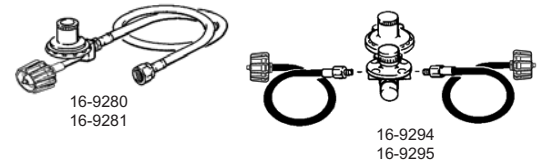

DUAL HOSE & REGULATOR ASSEMBLY

16-9255	C	Replacement for Barbecues with side burner • New QCC-1 regulator with (2) 3/8" female flare x 18" hoses	1