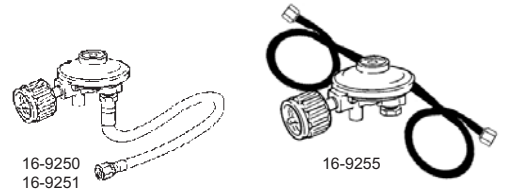

REGULATORS

ITEM NO.	PACK	DESCRIPTION	CTN. QTY.

HOSE WITH REGULATOR ASSEMBLIES Low Pressure • Barbecue Assemblies

16-9250	B	New QCC-1 Fitting x 3/8" Female Flare	5
16-9251	C	Same as above Carded	3