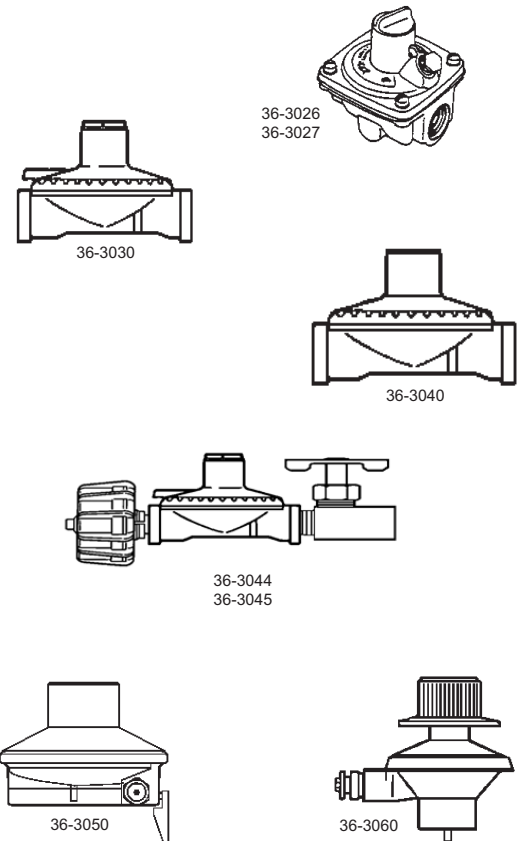

REGULATORS

36-3000	B	100,000 BTU • 1/4" FIP x 3/8" FIP • Straight	5
36-3010	B	100,000 BTU • New QCC-1 x 3/8" FIP • Angle	5
36-3011	C	Same as above Carded	3
36-3014	B	100,000 BTU • QCC x 3/8" FIP • Straight	5
36-3026	B	120,000 BTU • 1/2" FIP x FIP Straight	5
36-3027	C	Same as above Carded	3
36-3030	B	200,000 BTU • 1/4" FIP x 3/8" FIP • Straight	5
36-3040	B	500,000 BTU • 1/4" FIP x FIP • Straight	5
36-3044	B	500,000 BTU • QCC x Needle Valve • Straight	5
36-3045	C	Same as above Carded	3
36-3050	B	200,000 BTU • Change Over - Twin Cylinder	5
36-3060	B	Table Top Propane Regulator	5