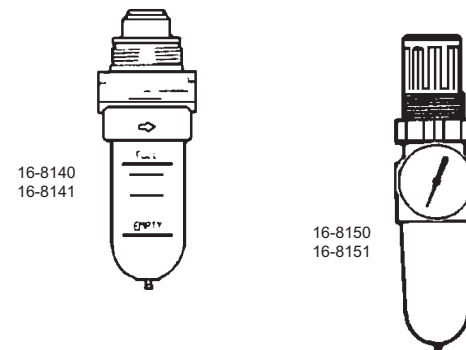

AIR GAUGES

B = Bulk
C = Carded

ITEM NO.	PACK	DESCRIPTION	CTN. QTY.

FILTERS FOR COMPRESSED AIR SYSTEMS

16-8120	B	1/4" Inlet • 1oz. Clear bowl • 150 PSI	1
16-8121	C	Same as above carded	6

REGULATOR WITH GAUGE

16-8130	B	1/4" Inlet • T-Handle • 0-250 PSI Gauge	1
16-8131	C	Same as above carded	6

LUBRICATOR

16-8140	B	1/4" Inlet • 1oz Clear bowl • 150 PSI	1
16-8141	C	Same as above carded	6

FILTER/REGULATOR WITH GAUGE

16-8150	B	1/4" Inlet • 1oz Clear bowl • 150 PSI	1
16-8151	C	Same as above carded	6

PRESSURE GAUGES • 2 Inch (1/4" Bottom Outlet)

13-1910	B	Pressure Gauge • 30 PSI	1
13-1911	C	Same as above carded	6
13-1912	B	Pressure Gauge • 60 PSI	1
13-1913	C	Same as above carded	6
13-1914	B	Pressure Gauge • 100 PSI	1
13-1915	C	Same as above carded	6
13-1916	B	Pressure Gauge • 200 PSI	1
13-1917	C	Same as above carded	6

PRESSURE GAUGES • 2-1/2 Inch (1/4" Bottom Outlet)

13-1930	B	Pressure Gauge • 30 PSI	1
13-1931	C	Same as above carded	6
13-1932	B	Pressure Gauge • 60 PSI	1
13-1933	C	Same as above carded	6
13-1934	B	Pressure Gauge • 100 PSI	1
13-1935	C	Same as above carded	6
13-1936	B	Pressure Gauge • 200 PSI	1
13-1937	C	Same as above carded	6

PRESSURE GAUGES • 1-1/2 Inch (1/8" Back Outlet)

13-1926	B	Pressure Gauge • 160 PSI	12
13-1927	C	Same as above carded	6

PRESSURE GAUGES • 2 Inch (1/4" Back Outlet)

13-1946	B	Pressure Gauge • 160 PSI	12
13-1947	C	Same as above carded	6

Note: The above pressure gauges are suitable for oil, water, air, and any gas or liquid that will not corrode steel and are recommended for pumps, compressors, and other hydraulic and pneumatic system machinery.