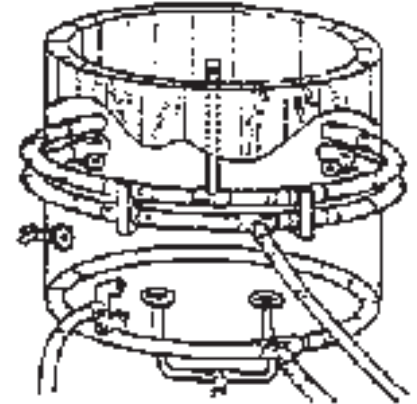

FLEX PIPE

BULK NO.	I.D.	O.D.	LENGTH

PVC SPA FLEX • Can glue onto standard PVC fittings

27-6088	1/2"	.840"	50'
27-6090	3/4"	1.05"	50'
27-6100	1"	1.315"	50'
27-6110	1-1/4"	1.66"	50'
27-6120	1-1/2"	1.90"	50'
27-6130	2"	2.375"	50'
16-6272	3/4"	1"	50'
16-6274	1"	1-1/3"	25'

AB SPOOL	I.D.	O.D.	LENGTH	SPOOL

16-5270	1/2"	.840	100'	E
16-5272	3/4"	1.05	100'	E
16-5274	1"	1.315"	50'	E
16-5276	1-1/4"	1.66	50'	E
16-5278	1-1/2"	1.90	50'	E

27-6088
thru
27-6130

16-5270
thru
16-5278