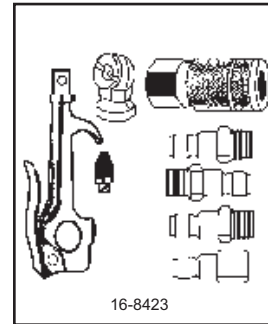

AIR FITTINGS

B = Bulk
C = Carded

ITEM NO.	PACK	DESCRIPTION	CTN. QTY.

UNIVERSAL COUPLINGS

Can be used with any A or I series plugs

16-8260	B	AI60 • 1/4" x 1/4" FIP Coupling	5
16-8261	C	Same as above carded	6
16-8262	B	AI61 • 1/4" x 1/4" MIP Coupling	5
16-8263	C	Same as above carded	6

POP NO.	ITEM NO.	DESCRIPTION	CTN. QTY.

KITS / COMBO PAKS (CARDED ONLY) AUTO and HOME

16-8411	C	A10 • Hose Extension Kit Quick Couples Two Hoses Together	6
16-8417	C	A12 • Quick Coupler Starter Kit (1) Female Coupler (3) Male Plugs (1) Female Plug	6
16-8423	C	A15 • Complete Home Kit (1) Air Gun (1) Extra Nozzle (1) Tire Inflator (1) Female Coupler (3) Male Plugs (1) Female Plug	6

STANDARD INDUSTRIAL

16-8431	C	I10 • Hose Extension Kit Quick Couples Two Hoses Together	6
16-8437	C	I15 • Quick Coupler Starter Kit (1) Female Coupler (3) Male Plugs (1) Female Plug	6

COUPLER AND PLUG CROSS REFERENCE

LASCO	AMFLO	CAMEL	BRIDGEPORT	MILTON	SCHRADER	TRUFLATE	NAPA	BIG A
A1	C1	61-524	61-524	786	3503	13-125	90-610	9-676
A2	C2	61-523	61-523	785	3504	13-134	90-600	9-677
AP1	CP1	61-538	61-538	783	3506	12-124	90-626	9-676
AP2	CP2	61-539	61-539	784	3504	13-134	90-600	9-669
L5	C5	61-554	61-554	1806	3515	13-604	90-656	9-678
L6	C6	61-553	61-553	1805	3516	13-612	90-654	9-679
L7	C7	61-478	61-478	NA	NA	13-602	90-684	9-791
L8	C8	61-476	61-476	1803	3512	13-610	90-686	9-719
LP5	CP5	61-558	61-558	1807	3517	12-604	90-658	NA
LP6	CP6	61-559	61-559	1808	3518	12-612	90-660	NA
LP7	CP7	61-480	61-480	1809	3519	12-602	90-685	NA
LP8	CP8	61-481	61-481	1810	3520	12-610	90-687	NA
I20	C20	61-573	61-573	715	5142-12	13-234	90-670	9-703
I21	C21	61-574	61-574	716	5141-12	13-224	90-672	9-701
IP20	CP20	61-579	61-579	728	5139-11	12-234	90-676	9-708
IP21	CP21	61-578	61-578	727	5138-11	12-224	90-674	9-706