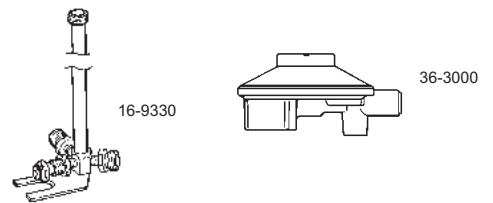

HIGH PRESSURE • Fish Cooker ETC. Assemblies

16-9280	B	5Ft Hose • QCC x 3/8" Female Flare	5
16-9281	C	Same as above Carded	3