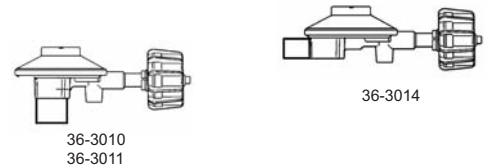

Double Tank • For Use with Two Bulk Cylinders

16-9294	B	Two Stage Regulator x (2) QCC-1 Hoses	5
16-9295	C	Same as above Carded	3