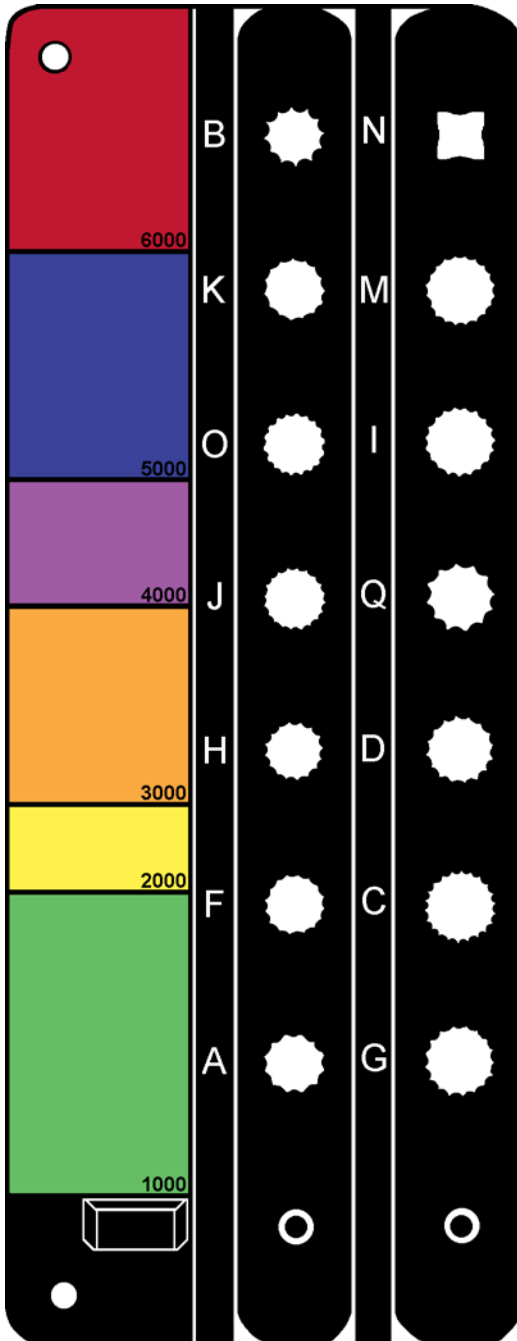

STEM CATALOG

LASCO'S STEM CATALOG IS DIVIDED INTO THREE SECTIONS.
SECTION 1 & 2 ARE ORGANIZED BY THE STEM SIZE AND THEN BY BROACH TYPE.
REFER TO THE STEM GAUGE FOR ACTUAL DIMENSIONS.

SECTION 1

WASHERLESS, SINGLE LEVER, PLASTIC CARTRIDGES •
PAGES S-1 THRU S-17 • POP NUMBERS 0103 - 0673

SECTION 2

BRASS COMPRESSION AND CERAMIC STEMS •
PAGES S-19 THRU S-136 • POP NUMBERS 1011 - 6806

SECTION 3

STEM EXTENSIONS • PAGES S-137 THRU S-140

BROACH GAUGE

- A SMALL CRANE
- B PRICE PFISTER
- C AMERICAN STANDARD
- D STERLING 16 PT.
- DD STERLING (SQUARE WASHERLESS)
- F GERBER, SAYCO
- G PHOENIX, NIBCO, STREAMWAY
- H CENTRAL, ELJER
- I KOHLER
- J AMERICAN STANDARD (3/8")
- K WOLVERINE BRASS
- L YOUNGSTOWN
- M SPEAKMAN
- N CHICAGO
- O UNION BRASS, BRIGGS, INDIANA
- Q UNIVERSAL-RUNDLE
- R MICHIGAN BRASS
- U GROHE

YELLOW ①

2033 ③
S-219-3 ④
Hot or Cold

②
B

③ **2033**
S-219-3G ④
Hot or Cold Genuine

PRICE PFISTER

⑤

HC-105
HC-106

⑥

10-24

⑥

01-4052

⑤

HC-236
HC-237

⑦

Repair Kit
0-2001

⑧

Seat
X-24

⑨

O-Ring
02-1520

⑩

Bibb Washer
02-1100

⑩

Bibb Screw
XS-553

⑩

Stem Washer
02-1842

- ① COLOR DENOTES LENGTH GROUP • REFER TO COLOR ON STEM GAUGE
- ② BROACH LETTER • REFER TO BROACH SIDE OF STEM GAUGE
- ③ POP ID NUMBER • ORGANIZES POSITION OF STEMS IN CATALOG & DISPLAYS
- ④ LARSEN PART NUMBER & INDEX
- ⑤ STEM TYPE • HOT, COLD, GENUINE, ETC.
- ⑥ MANUFACTURER & NOTES
- ⑦ OEM HANDLE
- ⑧ HANDLE SCREW
- ⑨ ADAPT-A-HANDLE BROACH ADAPTER
- ⑩ INFORMATION ON REPAIR KITS, O-RINGS, WASHERS, ETC.