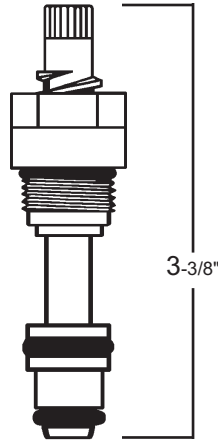

0416
KO-77886
Square Broach

0411
S-470-3
Hot or Cold

PURPLE

MIDCOR

(NOT ACTUAL SIZE)

27 O-Ring (Top)
02-1414

9 O-Ring (Bottom)
02-1454

15 O-Ring (Middle)
02-1534

0413
S-471-4
Diverter

PURPLE

PHOENIX
Garden Tub