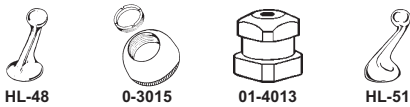

YELLOW

0249
S-154-2
Cold

AMERICAN STANDARD
OEM # 30228
Duralux / Ceramic

43 O-Ring (Top)
02-1576

46 O-Ring (Bottom)
02-1558

0250
S-196-3
Hot or Cold
Brass Ball

YELLOW

DELTA
Round Stem