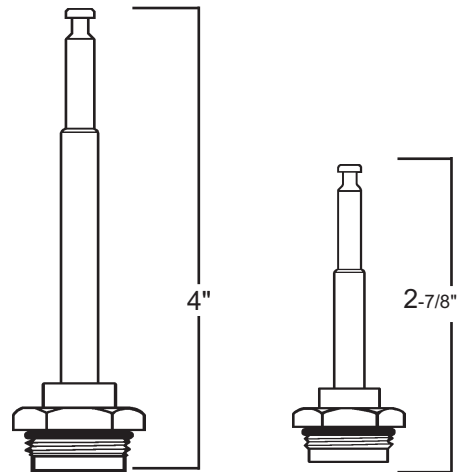

28 O-Ring
02-1516
00 Bibb Washer
02-1100

Repair Kit
0-3061

0 Packing
02-1776
Bibb Screw
XS-555

0511
S-761-4
OEM # 1394
4" Long

BLUE
MOEN
DIVERTER

0491
S-760-4
OEM # 1198
2-7/8" Long

(NOT ACTUAL SIZE)

43 O-Ring
02-1576