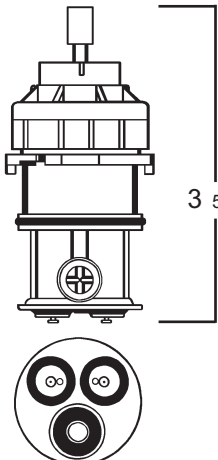

3 5/8"

(NOT ACTUAL SIZE)

0587
S-352-3
Hot or Cold

BLUE

NIBCO
OEM # 85549
Tub & Shower