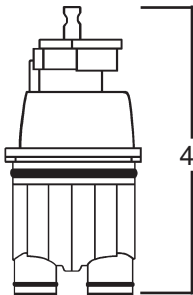

HC-169C

Lower Housing
Assembly
DE19805

4"

(NOT ACTUAL SIZE)

Seat & Spring
0-3019
Top O-Ring
02-1584

Bottom O-Ring
02-1414

Cap Assembly
DE19806

0523
S-191-3
Cartridge
New Style

BLUE

DELTA
For Old 1500 Series & New 1700 Series
Pressure Balance