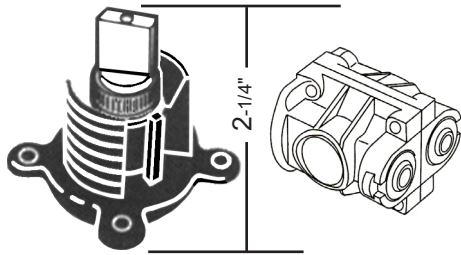

ORANGE

PRICE PFISTER
OEM # 900-022
Tub & Shower

HL-54A

(NOT ACTUAL SIZE)

WASHERLESS - SINGLE LEVER - TWIN HANDLE STEMS

0361
0-2091
971-150
Slotted Broach

ORANGE

PRICE PFISTER
Pressure Balance
OEM # 971-150