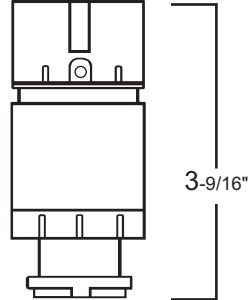

15 O-Ring (Bottom)
02-1534

WASHERLESS - SINGLE LEVER - TWIN HANDLE STEMS

0378
S-353-3
Hot or Cold
Cartridge

LASCO
Non-Metallic

0379
DE25609
Cartridge

ORANGE

DELTA
Import

(NOT ACTUAL SIZE)