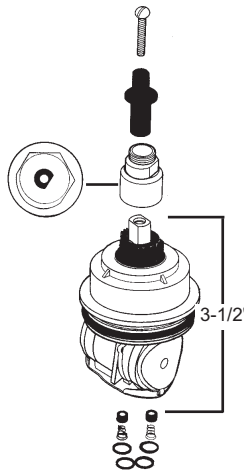

(NOT ACTUAL SIZE)

Seat & Spring
0-3019
Top O-Ring
02-1584

Bottom O-Ring
02-1414

Cap Assembly
DE19806

0523
S-191-3
Cartridge
New Style

BLUE

DELTA
For Old 1500 Series & New 1700 Series
Pressure Balance

HC-169C

4"

Replaces

(NOT ACTUAL SIZE)

Repair Kit (Old)
DE16208

Repair Kit (New)
DE28603

3-1/2"

0533
S-811-3
Hot or Cold
Cartridge

BLUE