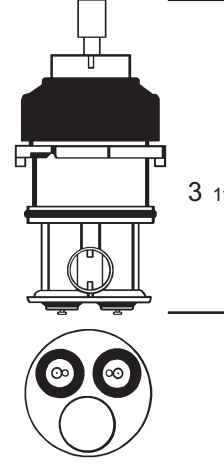

0583
S-350-3
Hot or Cold

BLUE

NIBCO
OEM # 85844
Kitchen / Lavatory

LK85841
(Kitchen)

LK86125
(Lavatory)

3 11/16"

(NOT ACTUAL SIZE)

0585
S-351-3
Hot or Cold