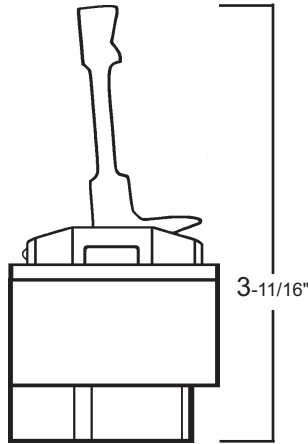

0386
0-1057
Cartridge

ORANGE

AMERICAN STANDARD
OEM # 23529-07
Ceramik

0387
AS63845-07

ORANGE

AMERICAN STANDARD
OEM # 63845-07
Aqua Mix / Tub or Shower

(NOT ACTUAL SIZE)

0388
AS66269-07