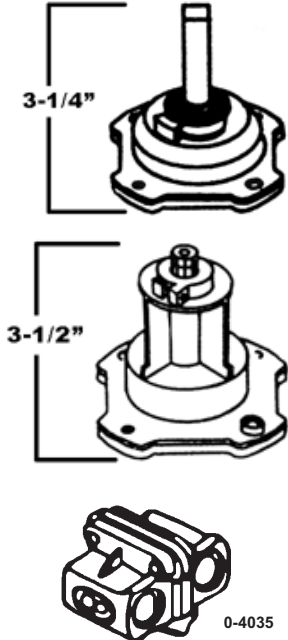

ORANGE

BRADLEY COLE

(NOT ACTUAL SIZE)

WASHERLESS - SINGLE LEVER - TWIN HANDLE STEMS

0415
KO-77759
With Broach

KOHLER
4-Bolt
Pressure Balanced

0416
KO-77886
Square Broach

0411
S-470-3
Hot or Cold