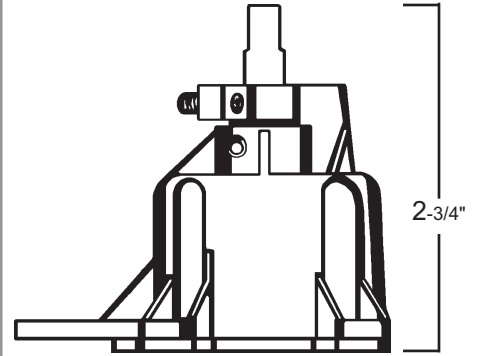

(NOT ACTUAL SIZE)

Seal
AS69437-07

0389
0-1055
Cartridge

ORANGE

AMERICAN STANDARD
OEM # 44885-07
Reliant