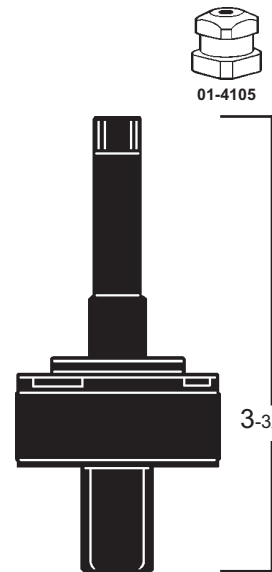

37 O-Ring (Top)
02-1580

8 O-Ring (Internal)
02-1508

0392
S-171-2
Cold

0399
0-3073
Cartridge

ORANGE

BRADLEY COLE