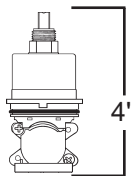

(NOT ACTUAL SIZE)

Seat & Spring
0-3019
Top O-Ring
02-1584

Bottom O-Ring
02-1414

Cap Assembly
DE19806

0523
S-191-3
Cartridge
New Style

BLUE

DELTA
For Old 1500 Series & New 1700 Series
Pressure Balance

HC-169C