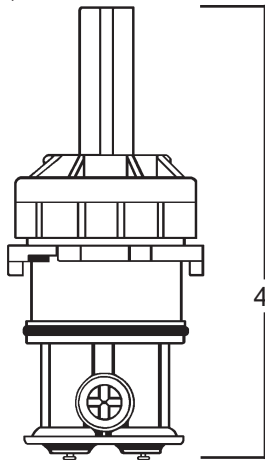

4"

(NOT ACTUAL SIZE)

0591
S-750-4
Diverter

BLUE

VALLEY II