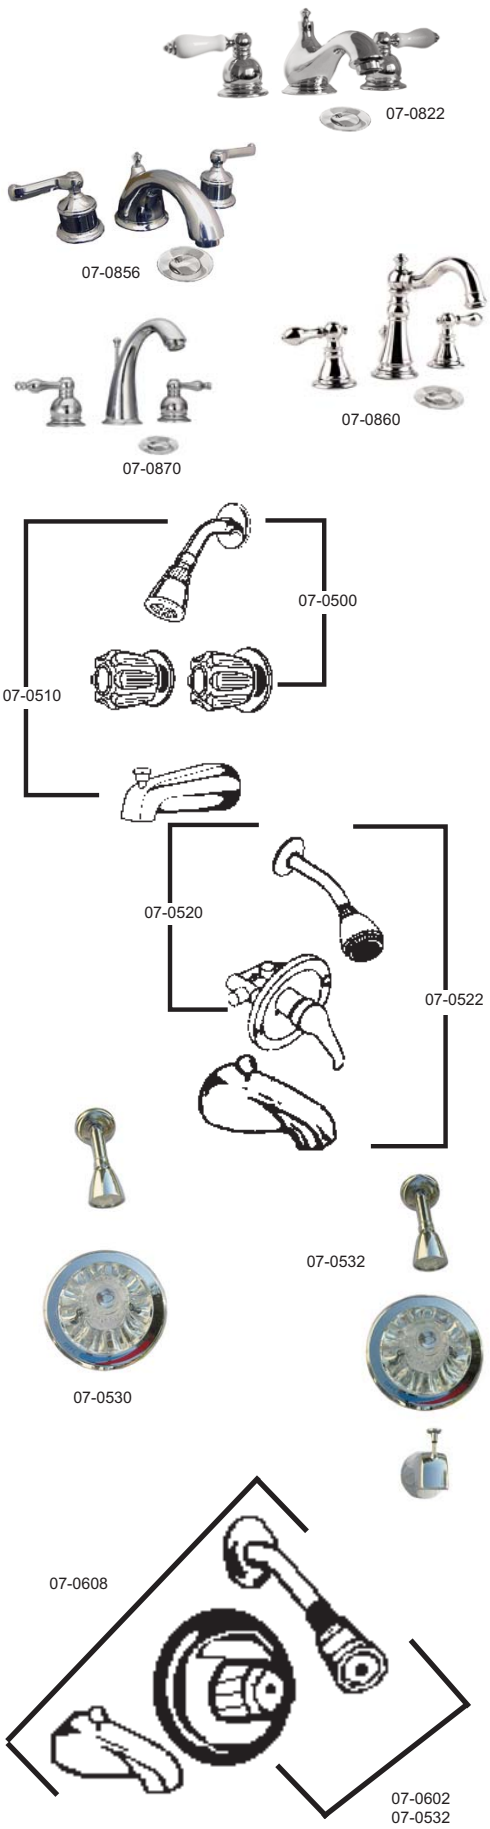

07-0226

07-0232  
07-0234  
07-0236  
07-0238

07-0252

07-0260

07-0262

07-0412

# *Simpatico*

**CONTINUED**

**WIDESPREAD**

07-0822	80210	Chrome Plated Porcelain Lever Handle With Pop-Up	12
07-0856	80415	Chrome Plated Widespread Two Tone With Polished Brass Accents With Pop-Up	12
07-0860		Chrome Plated Widespread Large Tea Pot With Pop-Up	12
07-0870		Chrome Plated J Spout	12

**SHOWER**

07-0500	68211	Two Handle Shower Valve Lucite Trim	12
07-0510	68210	Two Handle Tub & Shower Valve Lucite Trim	12
07-0520	69411	Single Lever Pressure Balanced Shower Valve	12
07-0522	69410	Single Lever Pressure Balanced Tub & Shower Valve	12
07-0530	69411	Pressure Balanced Shower	12
07-0532	69410	Pressure Balanced Tub & Shower	12
07-0530		Single Lever Pressure Balanced Shower Valve	12
07-0532		Single Lever Pressure Balanced Tub & Shower Valve	12
07-0602	68412	Single Lucite Shower Valve	12
07-0608	68410	Single Lucite Tub & Shower Valve	12

# MISCELLANEOUS FAUCETS

ITEM NO.	DESCRIPTION	CTN. QTY.
<b>MISCELLANEOUS FAUCETS</b>		
<b>CONTINUED</b>		
07-1086	Satin Washing Machine Tray Fixture	12
07-1087	Same As Above Carded	6
07-1260	Wallmount Faucet With Adjustable Arms	12
07-1262	Wallmount With 12" Spout	12
07-1272	Wallmount Faucet With Porcelain Levers	12