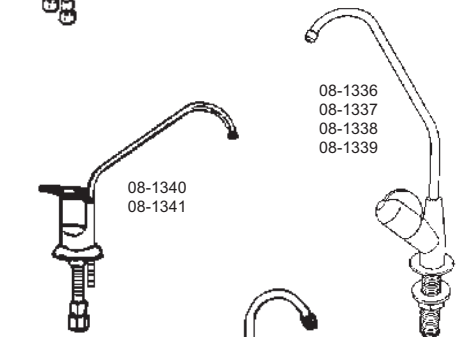

FAUCETS

DISPENSER FAUCETS

ITEM NO.	PACK	DESCRIPTION
08-1300	Bulk	Chrome Plated 6" Standard Faucet
08-1303	Carded	
08-1309	Carded	Polished Brass 6" Standard Faucet
08-1311	Carded	White 6" Standard Faucet
08-1315	Carded	Almond 6" Standard Faucet
08-1301	Carded	Chrome Plated 6" Standard Faucet With Copper Tubing Hook-up Kit
08-1306	Bulk	Satin Nickel 1/4 Turn Faucet
08-1307	Carded	
08-1330	Bulk	Chrome Plated 10" Long Reach Hot & Cold Faucet
08-1331	Carded	
08-1336	Bulk	Chrome Plated 1/4 Turn Ceramic Faucet
08-1337	Carded	
08-1338	Bulk	White 1/4 Turn Ceramic Faucet
08-1339	Carded	
08-1340	Bulk	Chrome Plated with Built-in Air Gap Faucet
08-1341	Carded