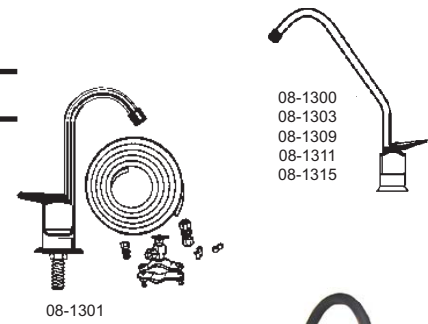

FAUCETS

DISPENSER FAUCETS

ITEM NO.	PACK	DESCRIPTION
08-1300	Bulk	Chrome Plated 6" Standard Faucet
08-1303	Carded	
08-1309	Carded	Polished Brass 6" Standard Faucet
08-1311	Carded	White 6" Standard Faucet
08-1315	Carded	Almond 6" Standard Faucet
08-1301	Carded	Chrome Plated 6" Standard Faucet With Copper Tubing Hook-up Kit
08-1306	Bulk	Satin Nickel 1/4 Turn Faucet
08-1307	Carded	
08-1330	Bulk	Chrome Plated 10" Long Reach Hot & Cold Faucet
08-1331	Carded	
08-1336	Bulk	Chrome Plated 1/4 Turn Ceramic Faucet
08-1337	Carded	
08-1338	Bulk	White 1/4 Turn Ceramic Faucet
08-1339	Carded	
08-1340	Bulk	Chrome Plated with Built-in Air Gap Faucet
08-1341	Carded