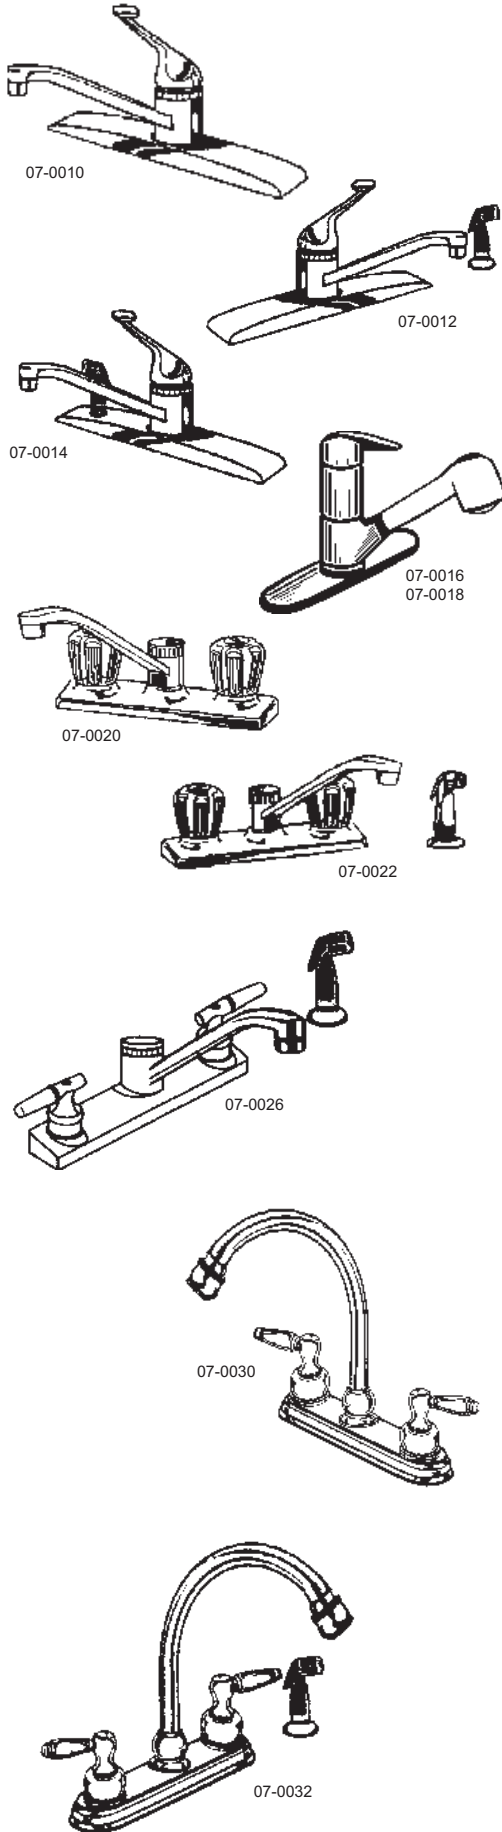

FAUCETS

ITEM NO.	OEM NO.	DESCRIPTION	CTN. QTY.

Simpatico

KITCHEN

07-0010	30411	Single Lever Metal Lever Less Spray	12
07-0012	30410	Single Lever Metal With Spray	12
07-0014	30510	Single Lever Metal Lever 3 Hole Spray	12
07-0016	31040	White Pull-Out Spout Kitchen Faucet	6
07-0018	31010	Chrome Pull-Out Spout Kitchen Faucet	6
07-0020	32011	Twin Handle Lucite Less Spray	12
07-0022	32010	Twin Handle Lucite With Spray	12
07-0026	32216	Twin Handle Three Set Lever Handle With Spray	12
07-0030	32811	Hi Arc Spout Porcelain Lever Handle	12
07-0032	32810	Hi Arc Spout Porcelain Lever Handle With Spray	12