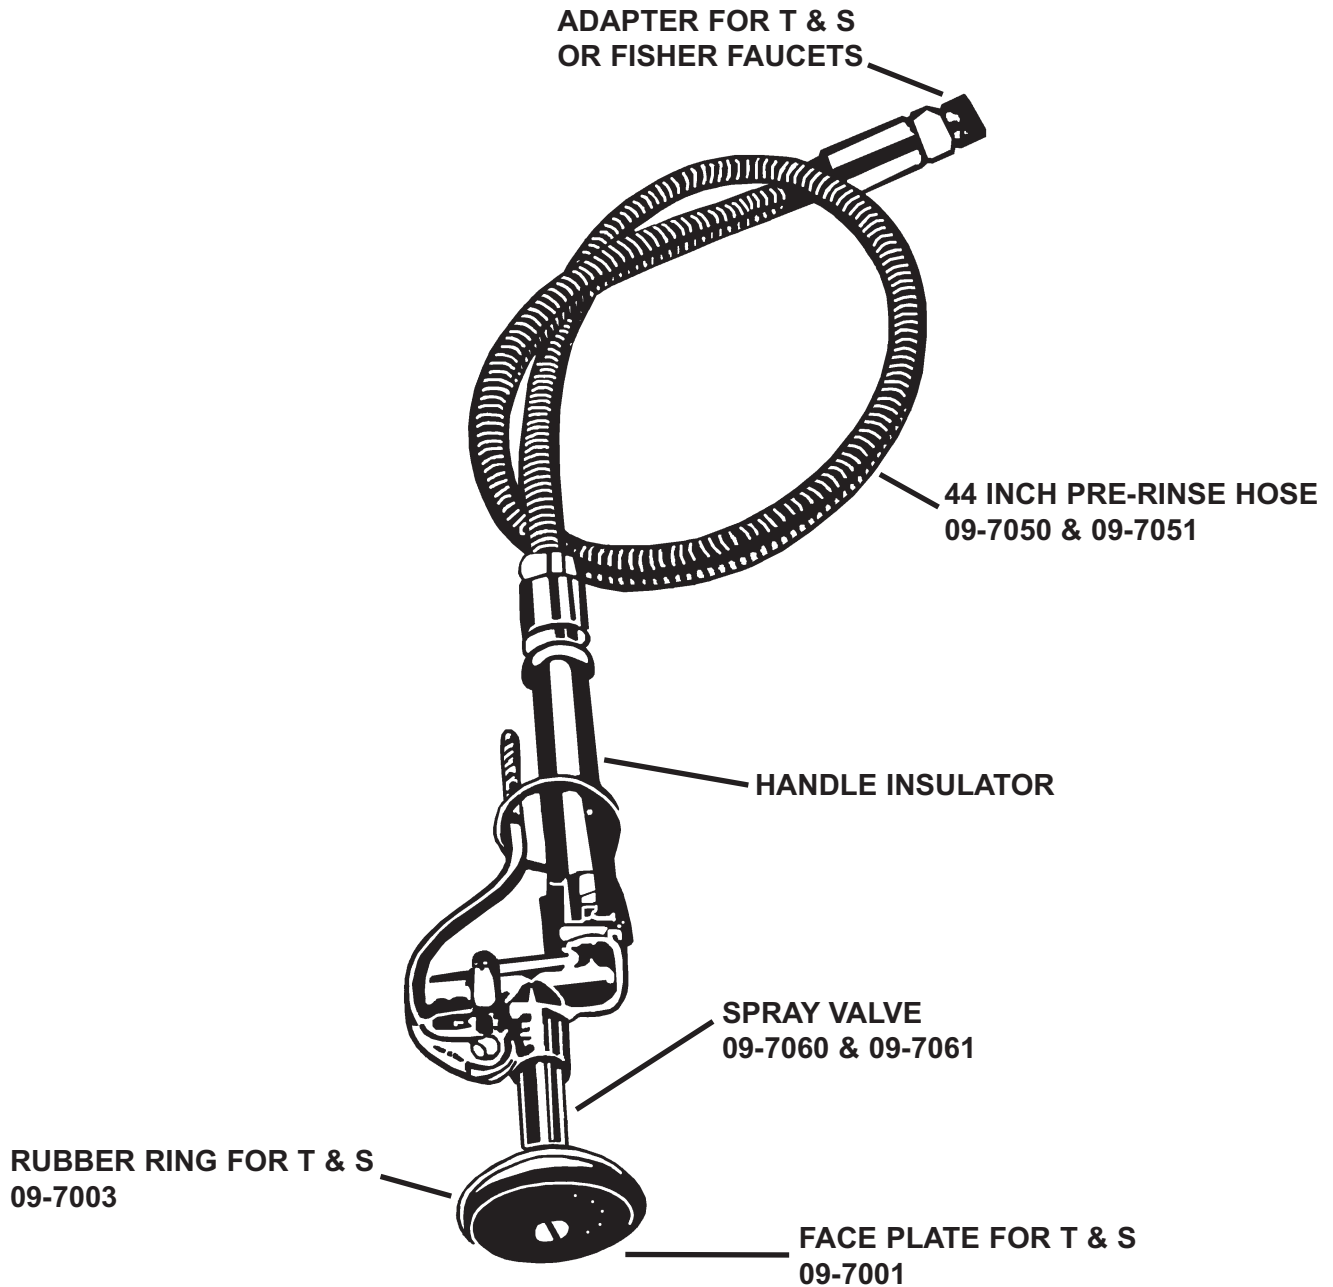

KITCHEN FAUCET PULLOUT SPRAY HOSES

PRE-RINSE SPRAY VALVE - FITS T & S OR FISHER

09-7001	FACE PLATE FOR T&S
09-7003	RUBBER RING FOR T&S
09-7050	44 INCH PRE-RINSE HOSE WITH INSULATED HANDLE & ADAPTERS
09-7051	44 INCH PRE-RINSE HOSE WITH INSULATED HANDLE & ADAPTERS - CARDED
09-7060	PRE-RINSE SPRAY VALVE
09-7061	PRE-RINSE SPRAY VALVE - CARDED
09-7065	COMPLETE PRE-RINSE SPRAY VALVE, 44 INCH HOSE WITH INSULATED HANDLE & ADAPTERS

06/27/00