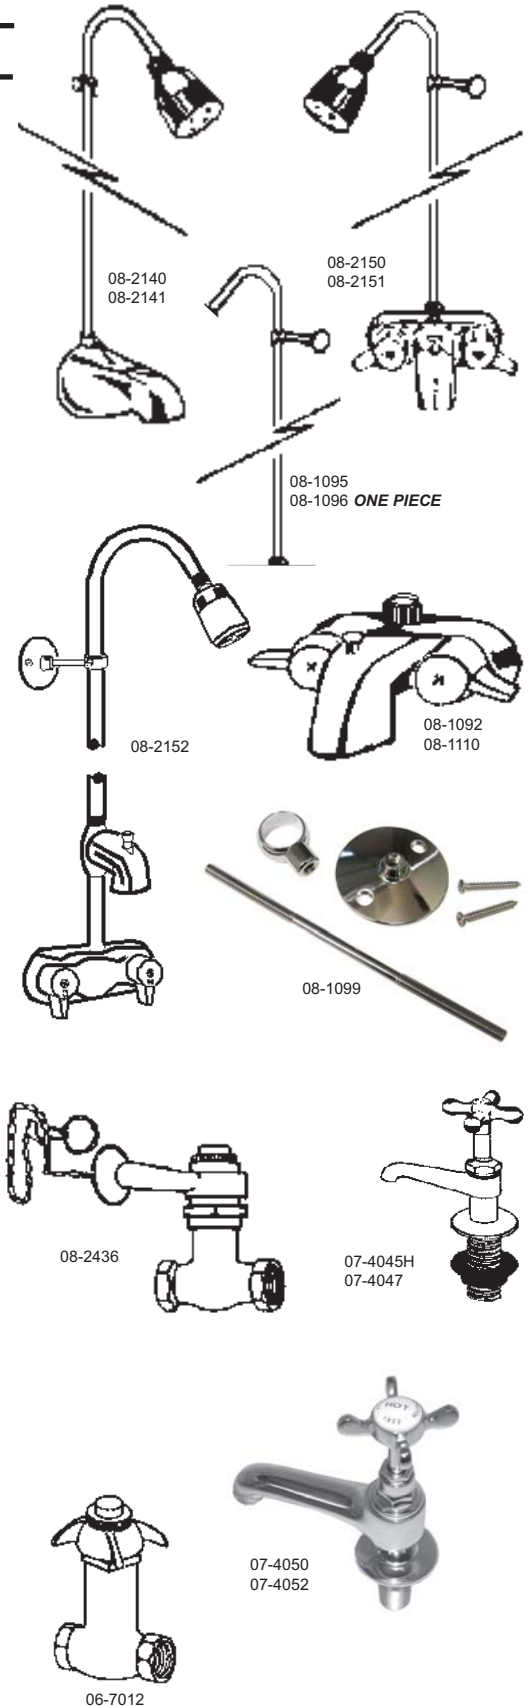

### CONTINUED

ITEM NO.	PACK	DESCRIPTION
<b>DRINKING FOUNTAINS</b>		
08-1204	B	3/8" FIP solid brass self-closing bubbler head
08-1210	B	Haws replacement cartridge
08-1211	C	Same as above carded
08-1224	B	1/2" out-doors solid brass • self closing 1/2" N.P.T. female thread • stainless steel ball bearings
08-1224-K	B	Repair kit for 08-1224 bubbler
08-1234	B	3/8" FIP bubbler head only

# MISCELLANEOUS FAUCETS

ITEM NO.	DESCRIPTION	CTN. QTY.
<b>MISCELLANEOUS FAUCETS</b>		
<b>CONTINUED</b>		
08-2140	Add-A-Shower Set With Tub Spout	12
08-2141	Add-A-Shower Set With Tub Spout • Carded	12
08-2150	Add-A-Shower Set With 3-3/8" Mixer	12
08-2151	Add-A-Shower Set With 3-3/8" Mixer • Carded	12
08-2152	Add-A-Shower Non-Siphon	12
08-1092	Add-A-Shower 3-3/8" Mixing Valve	12
08-1095	Add-A-Shower Riser • 2 Pieces w/Coupling•Carded	6
08-1110	3-3/8" Bathcock With 1/2" MIP For Personal Shower	12
08-1096	Add-A-Shower Riser • 1 Piece	12
08-2436	Self Closing Pull Chain Shower Valve	12
08-1099	6" Add-A-Shower Bracket • Carded	6
07-4045H	Hot & Cold Cross Handle Basin Cock • Bulk	12
07-4047	Hot & Cold Cross Handle Basin Cock • Carded	6
07-4050	Hot Porcelain Cross Handle Heavy Duty Basin Cock	6
07-4052	Cold Porcelain Cross Handle Heavy Duty Basin Cock	6
07-4055	1 Pair Carded	1
06-7012	B 1/2" IPS Self Closing Valve Chrome	1