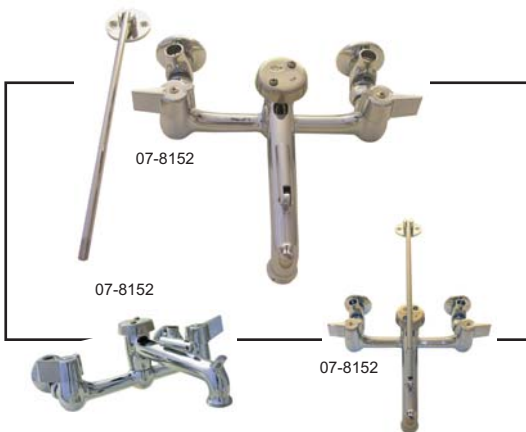

07-8013 12 Inch Spout For Commercial Wall Mount 1

07-8015 14 Inch Spout For Commercial Wall Mount 1

07-8019 18 Inch Double Jointed Spout 1

07-8040

09-7052 Adapter Wall Faucet to 09-7065 Pre-Rinse Hose & Valve 1

07-8040 Add-On Faucet 6

07-8150

07-8150 Service Sink Faucet 4 Inch Spout with Vacuum Breaker 1

07-8152 Service Sink Faucet with Wall Mount 8 Inch Spout with Vacuum Breaker and Screw Driver Stops 1

07-8152