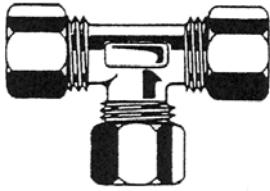

**PLASTIC HOT & COLD WATER LEAD FREE
SOLDERLESS PLUMBING SYSTEM**

BULK NO.	BAG NO.	O.D. TUBE SIZE	DESCRIPTION	CTN. QTY.
TEE COMPRESSION X COMPRESSION X COMPRESSION				
19-5132	RV802	1/2 x 1/2 x 1/2 • 3/8 Tee		10
19-5134	RV805	5/8 x 5/8 x 5/8 • 1/2 Tee		10
19-5138	RV808	7/8 x 7/8 x 7/8 • 3/4 x 1/2 Tee		10
19-5136	RV809	7/8 x 7/8 x 7/8 • 3/4 Tee		10