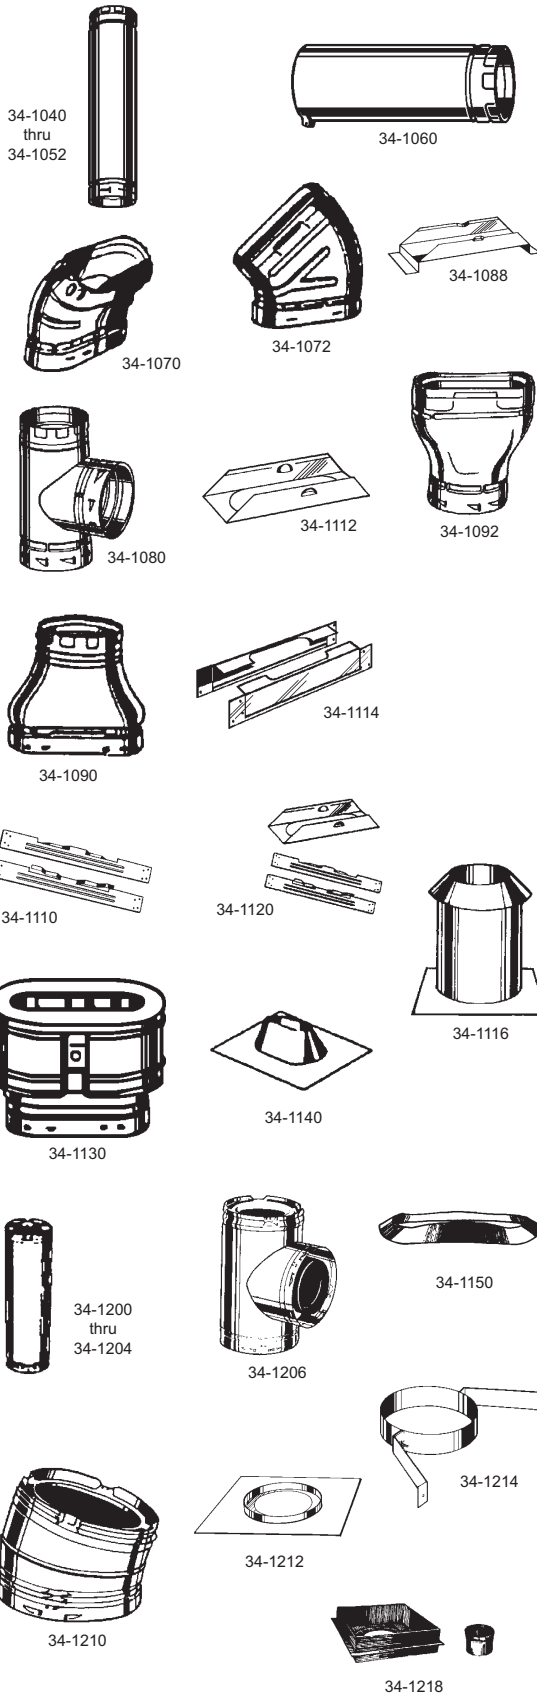

B = BULK

AMERI-VENT

ITEM NO.	PACK	DESCRIPTION	CTN. QTY.

OVAL PIPE & FITTINGS ACCESS. • 4" LENGTH

34-1040	B	405 • 5' Galvanized steel oval pipe	5
34-1042	B	404 • 4' Galvanized steel oval pipe	6
34-1044	B	403 • 3' Galvanized steel oval pipe	6
34-1046	B	4024 • 24" Galvanized steel oval pipe	6
34-1048	B	4018 • 18" Galvanized steel oval pipe	6
34-1050	B	4012 • 12" Galvanized steel oval pipe	6
34-1052	B	406 • 6" Galvanized steel oval pipe	6
34-1060	B	4012A • 12" Adjustable oval pipe	6
34-1070	B	4045S • 45° Elbow-Std.	6
34-1072	B	4045F • 45° Elbow-Flat	6
34-1080	B	40T • Tee (4" branch)	6
34-1088	B	40TS • Tee support	6
34-1090	B	40E • Oval to round adaptor	6
34-1092	B	4EO • Round to oval adaptor	6
34-1110	B	40PS • Plate spacers	6pr
34-1112	B	40HD • Hold-down plate	24
34-1114	B	40FS • Firestop spacers (2 x 4 wall)	6pr
34-1116	B	AVS • Type B with attic shield	1
34-1120	B	40BW • AB-W installation kit	1
34-1130	B	40CA • Americap	12
34-1140	B	40F • Oval flashing	12
34-1150	B	40SC • Storm collar	12

AMERI-VENT TRIPLE WALL CHIMNEY PARTS

FACTORY-BUILT • ALL FUEL

34-1200	B	6HS-12 • 12" Length	1
34-1202	B	6HS-24 • 24" Length	1
34-1204	B	6HS-36 • 36" Length	1
34-1206	B	6HS-T • Chimney tee with cap	1
34-1210	B	6HS-030 • 30° Offset (Use in pairs • 2/ctn.)	1
34-1212	B	6HS-FA • Firetop assembly	1
34-1214	B	6HS-WB • Wall bracket	1
34-1218	B	6HS-CSA • Ceiling support	1