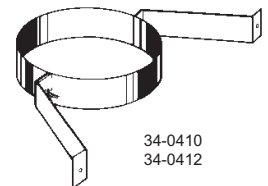

34-0410
34-0412