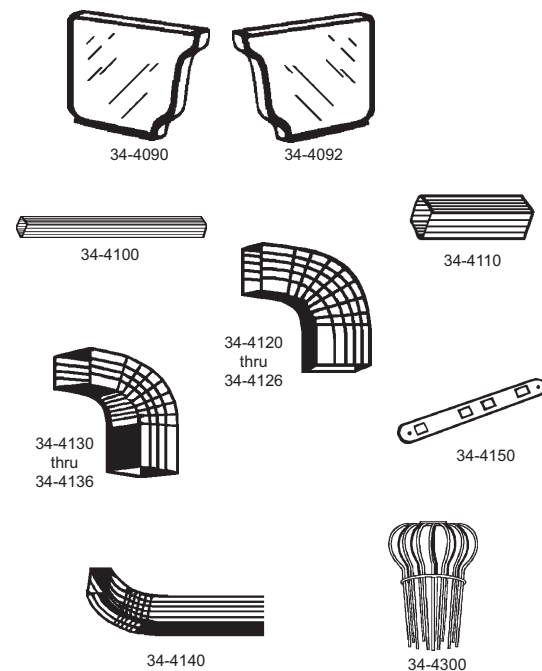

DOWN-SPOUTS & ACCESSORIES

34-4100	B	2" x 3" Square corrugated down-spout • 10'	100
34-4110	B	12" Extension for 2" x 3" sq. corr. down-spout	20
34-4120	B	90° Ell • Flat type (B) • 2"x3" sq. corr down-spout	40
34-4122	B	75° Ell • Flat type (B) • 2"x3" sq. corr down-spout	40
34-4126	B	45° Ell • Flat type (B) • 2"x3" sq. corr down-spout	40
34-4130	B	90° Ell • Std. type (A) • 2"x3" sq. corr down-spout	40
34-4132	B	75° Ell • Std. type (A) • 2"x3" sq. corr down-spout	40
34-4136	B	45° Ell • Std. type (A) • 2"x3" sq. corr down-spout	40
34-4140	B	Long stem 90° ell • 2" x 3" down-spout	20
34-4150	B	Square down-spout strap	100
34-4300	B	Strainer	12