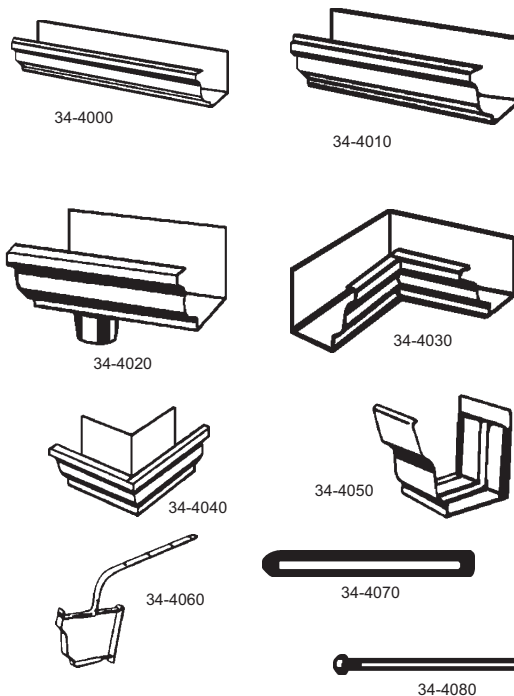

GUTTER & DOWN-SPOUT

B = BULK

ITEM NO.	PACK	DESCRIPTION	CTN. QTY.

O.G. GUTTERS & ACCESSORIES

34-4000	B	4" x 10' Length • 30 Gauge	100
34-4010	B	12" Extension piece	10
34-4020	B	End piece with drop • Fits round & square	50
34-4030	B	Inside mitres	20
34-4040	B	Outside mitres	20
34-4050	B	Slip connectors	50
34-4060	B	Strap hangers	100
34-4070	B	Ferrules	860
34-4080	B	Spikes	860
34-4090	B	End caps • Right	100
34-4092	B	End caps • Left	100